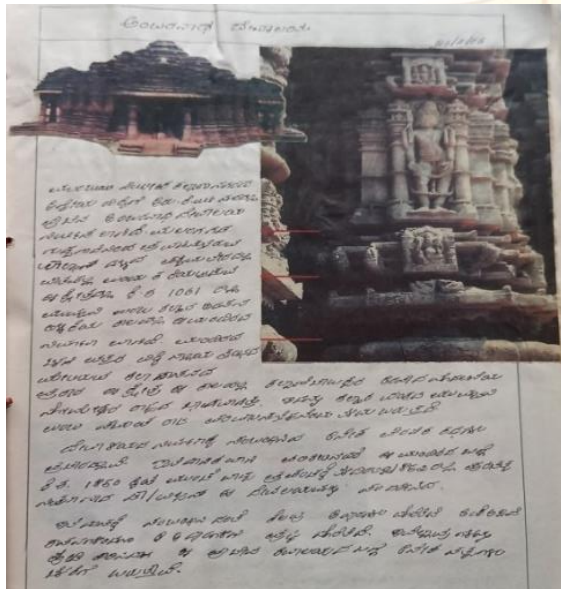

2019-20

Editorial Board	Norbert Mascarenhas, Asso Professor – Chief Editor Puneeth Kumar, III BA – Editor Nithin K, III BA – Asst Editor Bibin Kumar, I BA - Asst Editor
No of issues Published	5

S.N.	Theme	Contributor
1	Regional Temples of Dakshina Kannada	Roopa M, I BA
2	Regional Basadis of Dakshina Kannada	Ramya K, II BA
3	Ambarnath Temple	Ashintha Monteiro, I BA
4	Shree Ganapati Temple	Prajwal H, II BA
5	Shree Durga Parameshwari Temple	Ayshathul Jaffna, I BA

Sample Issues