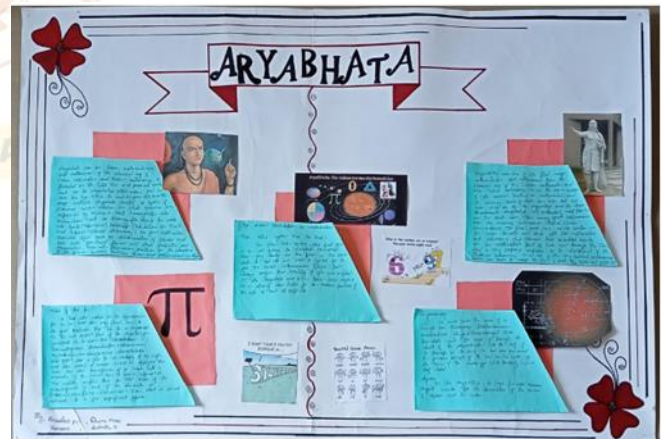

Subject Wall Magazine: **Math World**

2021-22

Editorial Board	Vaishnavi C, Asst Professor – Chief Editor Jasvita Anns Gonsalves, II Msc – Editor Deekshitha M H, I Msc – Asst Editor Jyothi K, I MSc – Asst Editor
No of issues Published	5

S.N.	Theme	Contributor
1	Mobius Strips	B K Vanya Rai, Bhavyashree K R, Chaithra D, Dhanyashri, Jasvita Anns Gonsalves, Prajwal nanjappa K A, Pratheeksha K, Sameeda, II MSc
2	Women in Mathematics	Ananya Pangal, Ashika B R, Jeevitha K S, Pavana Jyothi K, Shriraksha, Sowmyashree E H, I MSc
3	Zero	Anushree P, Deekshitha M H, Kavyashree G, Sushma R, I MSc
4	Golden Ratio	Dhanyashree M, Lavanya S, Thabassum, Vismaya Shaji, I MSc
5	Aryabhata	Anushree M I, Ayishath Ramseena H, Derina Moras, Sushmitha M, II MSc

Sample Issues