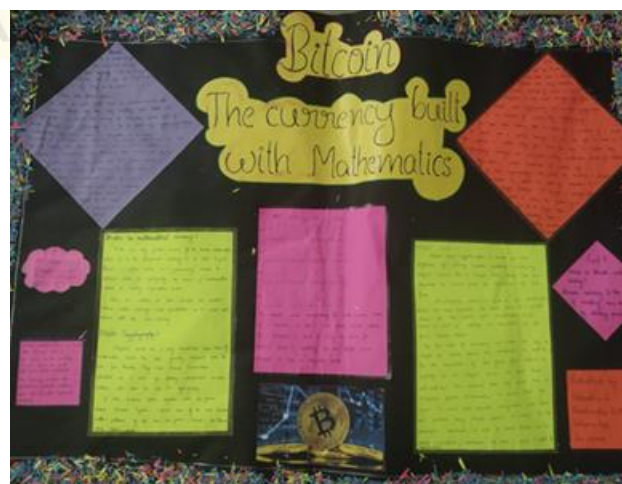

2020-21

Editorial Board	Vaishnavi C, Asst Professor – Chief Editor B Kshama Bhat, II Msc – Editor Sowmyashree E H, I Msc – Asst Editor Rachana M M, I MSc – Asst Editor
No of issues Published	8

S.N.	Theme	Contributor
1	Mersenne Primes	Ayishathul Murshida K, B Kshama Bhat, Kavana N, Lathashree, Nitha K Joy, Sushma M, Umashree Prabhu A U, II Msc
2	Golden Ratio	Jeevithas K S, Nishmitha G, Shrihastha G M, Sr.Leema, Sowmyashree E H, I Msc
3	Mobius Strips	Dhanyashri, Jasvita, Pratheeksha K, Bhavyashree K E, Chaithra D, Sameeda, Vanya Rai, Prajwal Nanjappa, I Msc
4	Dyna Math	Vanya Rai, Pradeeksha C V, Rachana M M, Sahana Raju, I Msc
5	Mathematics Software	Jeevitha, Sowmyashree, Pavana Jyothi, Ananya Pangal, I Msc
6	Pi	Ashika B R, Sameeda, Shriraksha, Deeksha Suvarna, Chaithra D, I Msc
7	Maths in Nature	Ashika B R, Shriraksha, Pradeeksha C V, Rachana M M, Deeksha Suvarna, I Msc
8	Bitcoin-The Currency built with Mathematics	Nishmitha G, Shrihastha G M, Sahana Raju, Sameeda, I Msc

Sample Issues