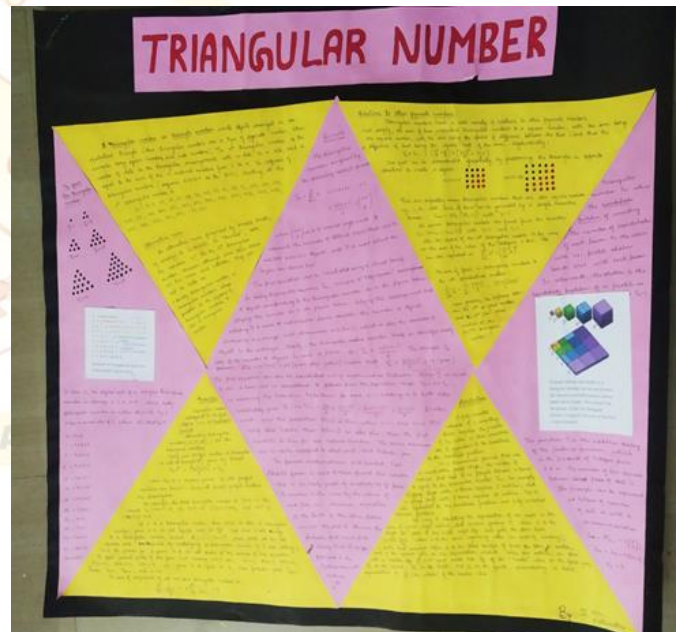

2018-19

Editorial Board	Vaishnavi C, Asst Professor – Chief Editor Shwetha V K, II Msc – Editor Vanithalakshmi M, I Msc – Asst Editor Sharanya D, I Msc – Asst Editor
No of issues Published	3

S.N.	Theme	Contributor
1	Triangular number	Harshitha P, Deepashree, Peaveen, Shwetha V K, II Msc
2	Category Theory	Pallavi P, Raksha, Pavithran S, Ananyalakshmi, Prathijna B, I Msc
3	Curves of Constant Width	Harshitha S Shetty, Sharanya D, P Ankitha Kumari, Vanithalakshmi M, I Msc

Sample Issues