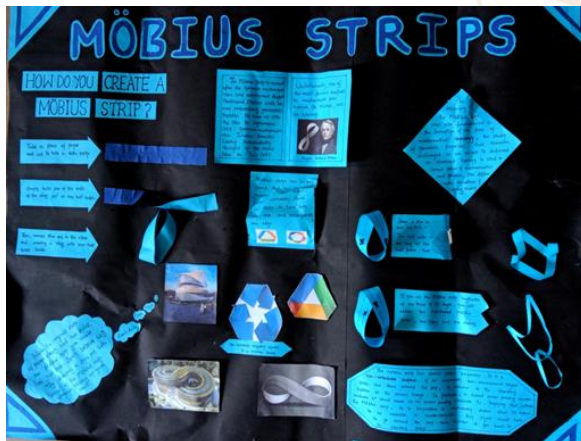

Subject Wall Magazine: **Math World**

2021-22

Editorial Board	Vaishnavi C, Asst Professor – Chief Editor Jasvita Anns Gonsalves, II Msc – Editor Deekshitha M H, I Msc – Asst Editor Jyothi K, I MSc – Asst Editor
No of issues Published	5

S.N.	Theme	Contributor
1	Mobius Strips	B K Vanya Rai, Bhavyashree K R, Chaithra D, Dhanyashri, Jasvita Anns Gonsalves, Prajwal nanjappa K A, Pratheeksha K, Sameeda, II MSc
2	Women in Mathematics	Ananya Pangal, Ashika B R, Jeevitha K S, Pavana Jyothi K, Shriraksha, Sowmyashree E H, I MSc
3	Zero	Anushree P, Deekshitha M H, Kavyashree G, Sushma R, I MSc
4	Golden Ratio	Dhanyashree M, Lavanya S, Thabassum, Vismaya Shaji, I MSc
5	Aryabhata	Anushree M I, Ayishath Ramseena H, Derina Moras, Sushmitha M, II MSc

Sample Issues