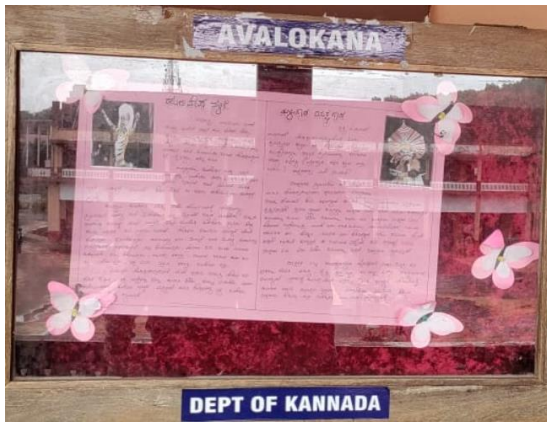

Subject Wall Board Magazine: **Avalokana**

2021-22

Editorial Board	Dr. Basthyam Pais, Asst Professor – Chief Editor Somitha II BSc – Editor Himashree II BCom A – Asst Editor Nithin Kumar K, I BSc - Asst Editor
No of issues Published	10

S. N	Theme	Contributor
1	Chalany	Megana K, II BCA
2	Aa Dena Aa Shana	Prithi U, II BSc
3	Neralu	Rashmi P D, II BSc
4	Aajji Mane	Kanthaeni II BSc
5	Boomigilida Maleraya	Nishmitha H II BCom
6	Beladingala Chandra	Prithi Pai, II BCom
7	Jeevana Molyagalu	Sudarshan Hebbar, II BCom
8	Gelathi	Vinisha D Souza, II BCom
9	Minuguva Tarey	Umashree P, II BCom
10	Besage Rajeya Dinagalu	Samruddhii, II BCom

Sample Issues